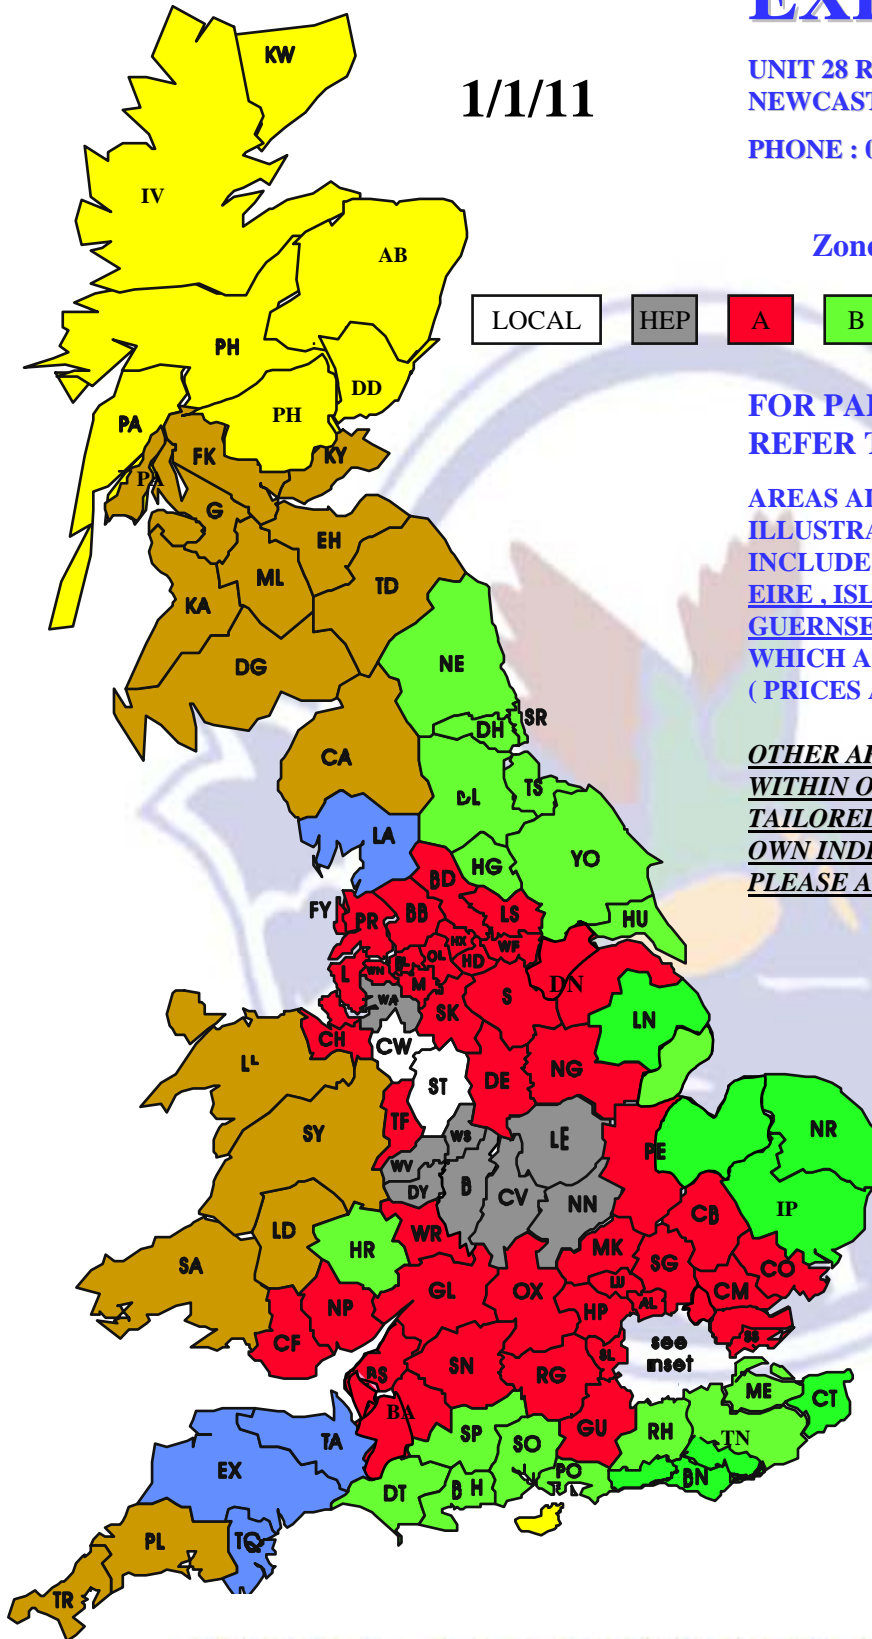

# POSTCODE ZONE DIAGRAM

## Zone Guide By Colour

**FOR PALLET RATE SCHEDULE , PLEASE  
REFER TO SEPARATE DOCUMENT**

AREAS ALSO COVERED , BUT NOT  
ILLUSTRATED ON THIS DIAGRAM  
INCLUDE - NORTHERN IRELAND ,  
EIRE , ISLE OF MAN , JERSEY ,  
GUERNSEY & SCOTTISH ISLANDS ,  
WHICH ARE ALL IN ZONE F  
( PRICES AVAILABLE ON REQUEST ) .

OTHER AREAS CAN BE INCLUDED  
WITHIN OUR "HEP" ZONE AND CAN BE  
TAILORED SPECIFICALLY TO YOUR  
OWN INDIVIDUAL REQUIREMENTS .  
PLEASE ASK FOR DETAILS .

CERTAIN POSTCODES ARE SPLIT  
INTO SUB AREAS WHICH IT IS  
NOT POSSIBLE TO SHOW FULLY  
ON THIS DIAGRAM , THIS  
DIAGRAM IS FOR GUIDANCE  
ONLY .

SEE SEPARATE PAGE  
FOR DETAILED LONDON  
POSTCODES